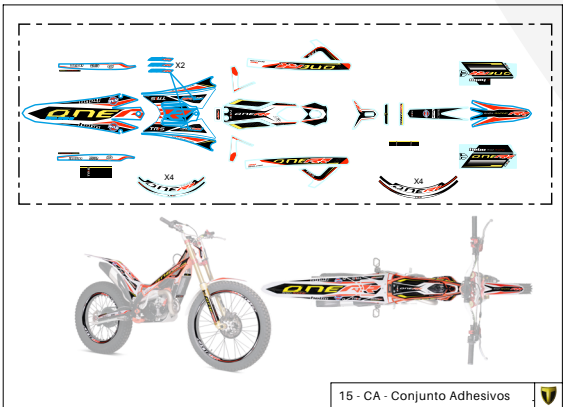

Despiece TRRS Xtrack Raga Racing 2021

D

C

B

A