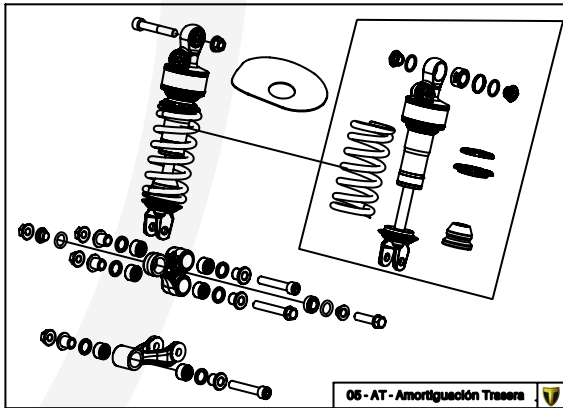

03-BA-Basculante / Swing arm

B