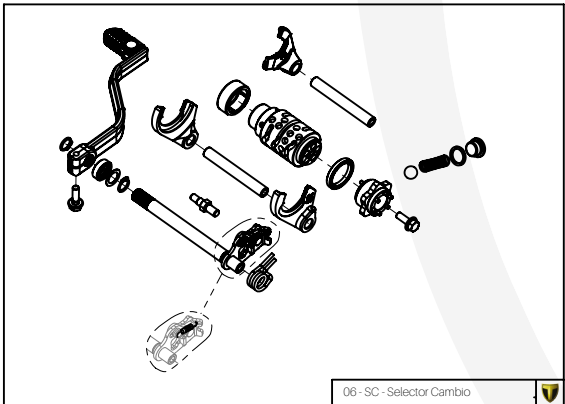

Despiece TRRS Xtrack Raga Racing 2021

D

C

B

A