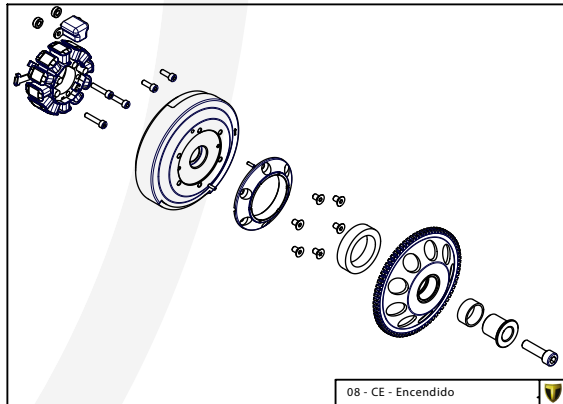

Despiece TRRS Xtrack Raga Racing 2021

D

C

B

A