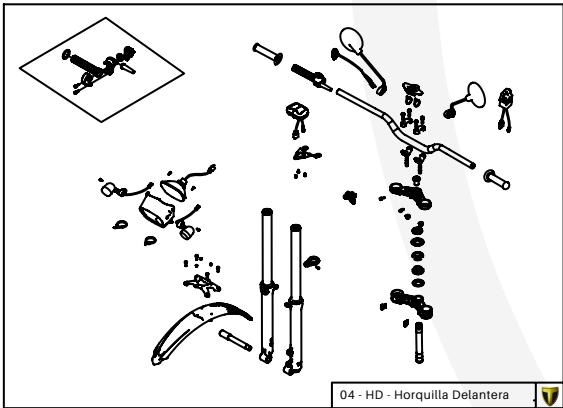

TRRS
MOTORCYCLES

Despiece TRRS Xtrack Raga Racing 2021

D

01-CH-Conjunto Chasis

02-CF-Caja Filtro

03-BA-Basculante / Swing arm

C

04-HD-Horquilla Delantera