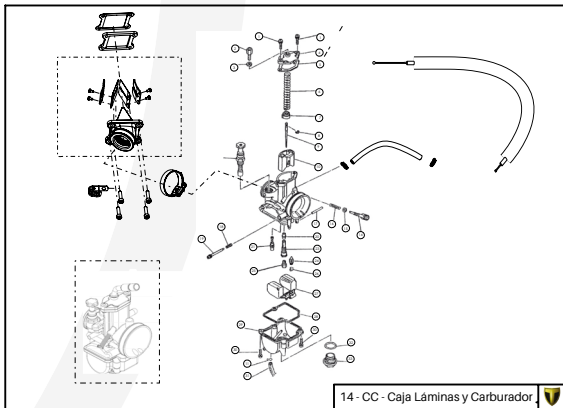

Despiece TRRS Xtrack Raga Racing 2021

D

C

B

A