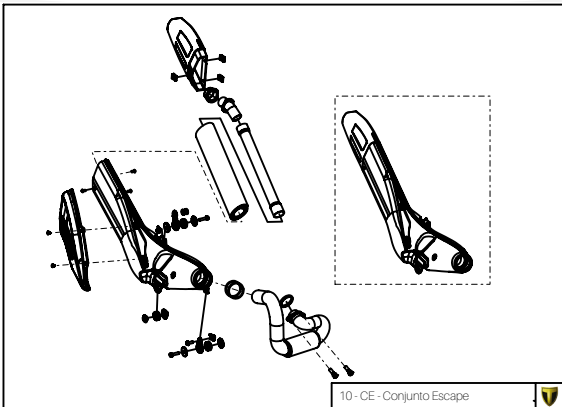

Despiece TRRS Xtrack Raga Racing 2021

D