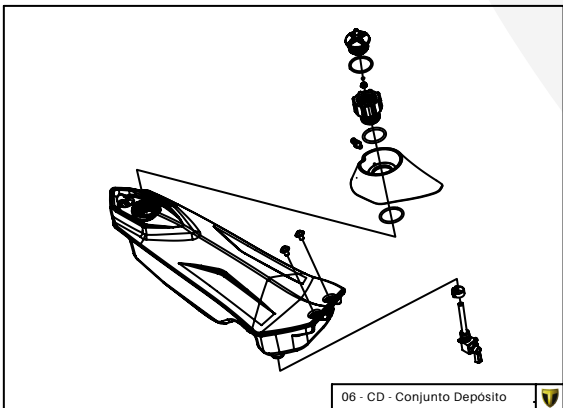

04-HD-Horquilla Delantera

06-CD-Conjunto Depósito