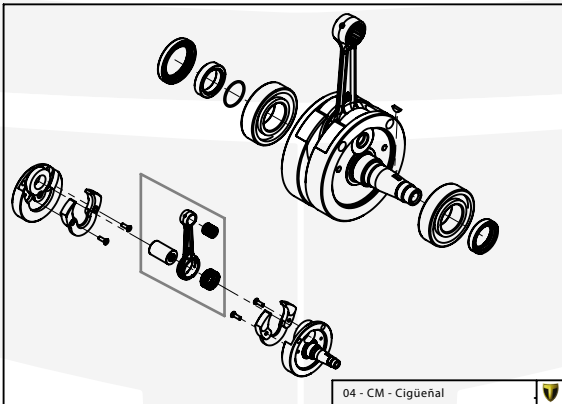

Despiece TRRS Xtrack Raga Racing 2021

D