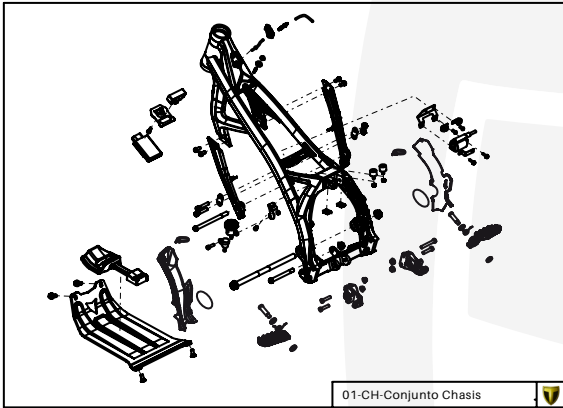

Despiece TRRS Xtrack Raga Racing 2021

D