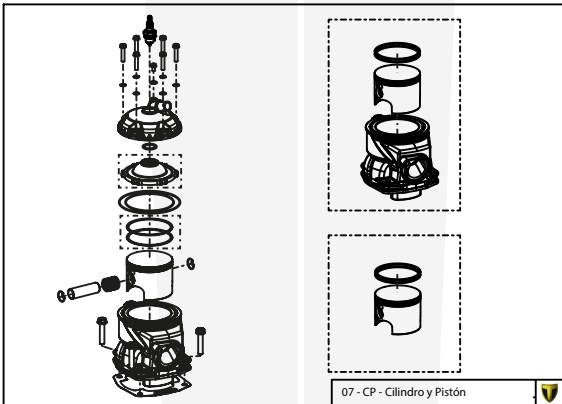

Despiece TRRS Xtrack Raga Racing 2021

D

C

B

A