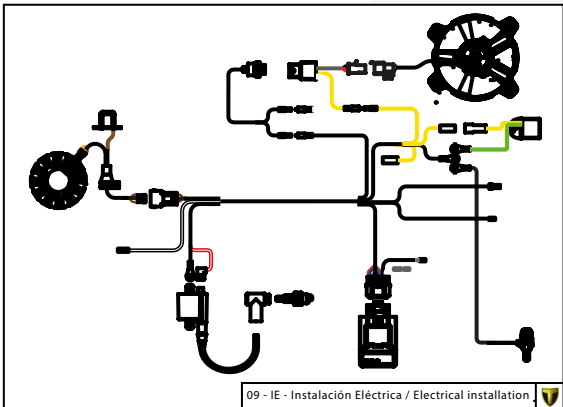

Despiece TRRS Xtrack Raga Racing 2021

D