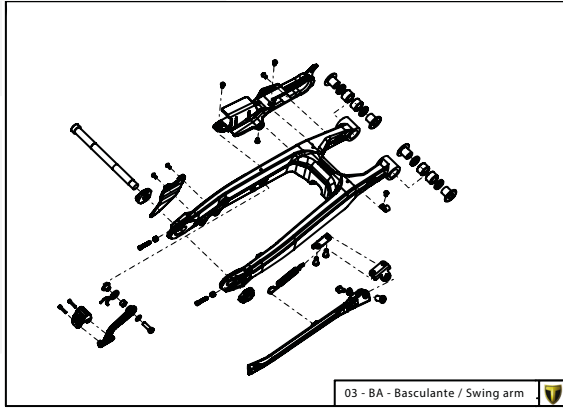

TRRS
MOTORCYCLES

Despiece TRRS Xtrack Raga Racing 2021

D

01-CH-Conjunto Chasis

02-CF-Caja Filtro

03-BA-Basculante / Swing arm

C

04-HD-Horquilla Delantera