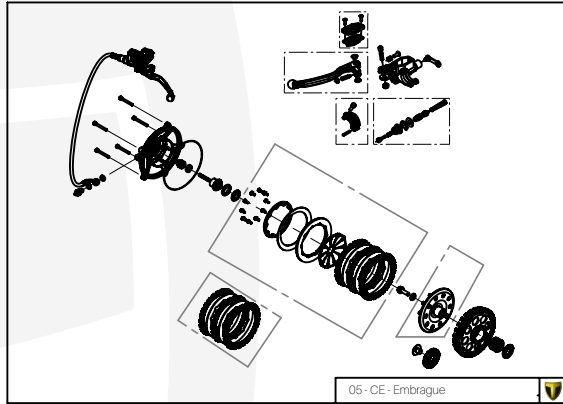

Despiece TRRS Xtrack Raga Racing 2021

D