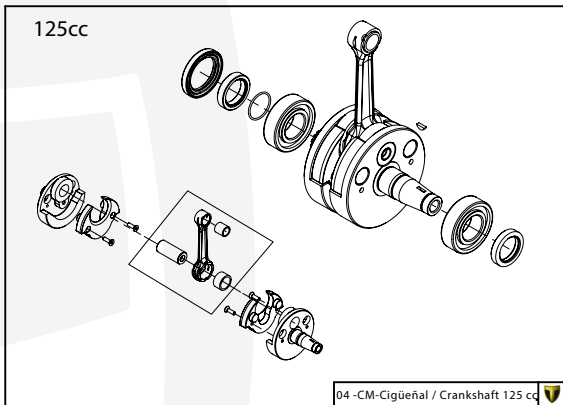

Despiece TRRS Raga Racing 2021

D