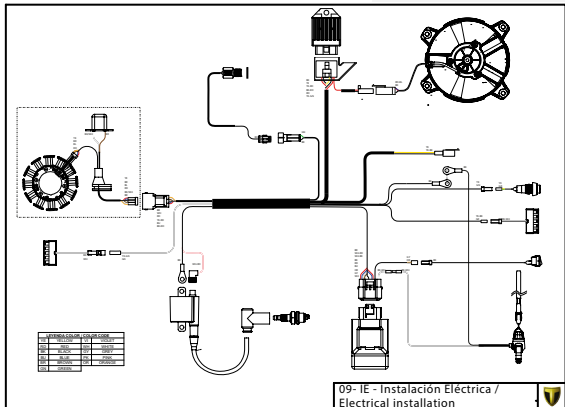

Despiece TRRS Raga Racing 2021

D