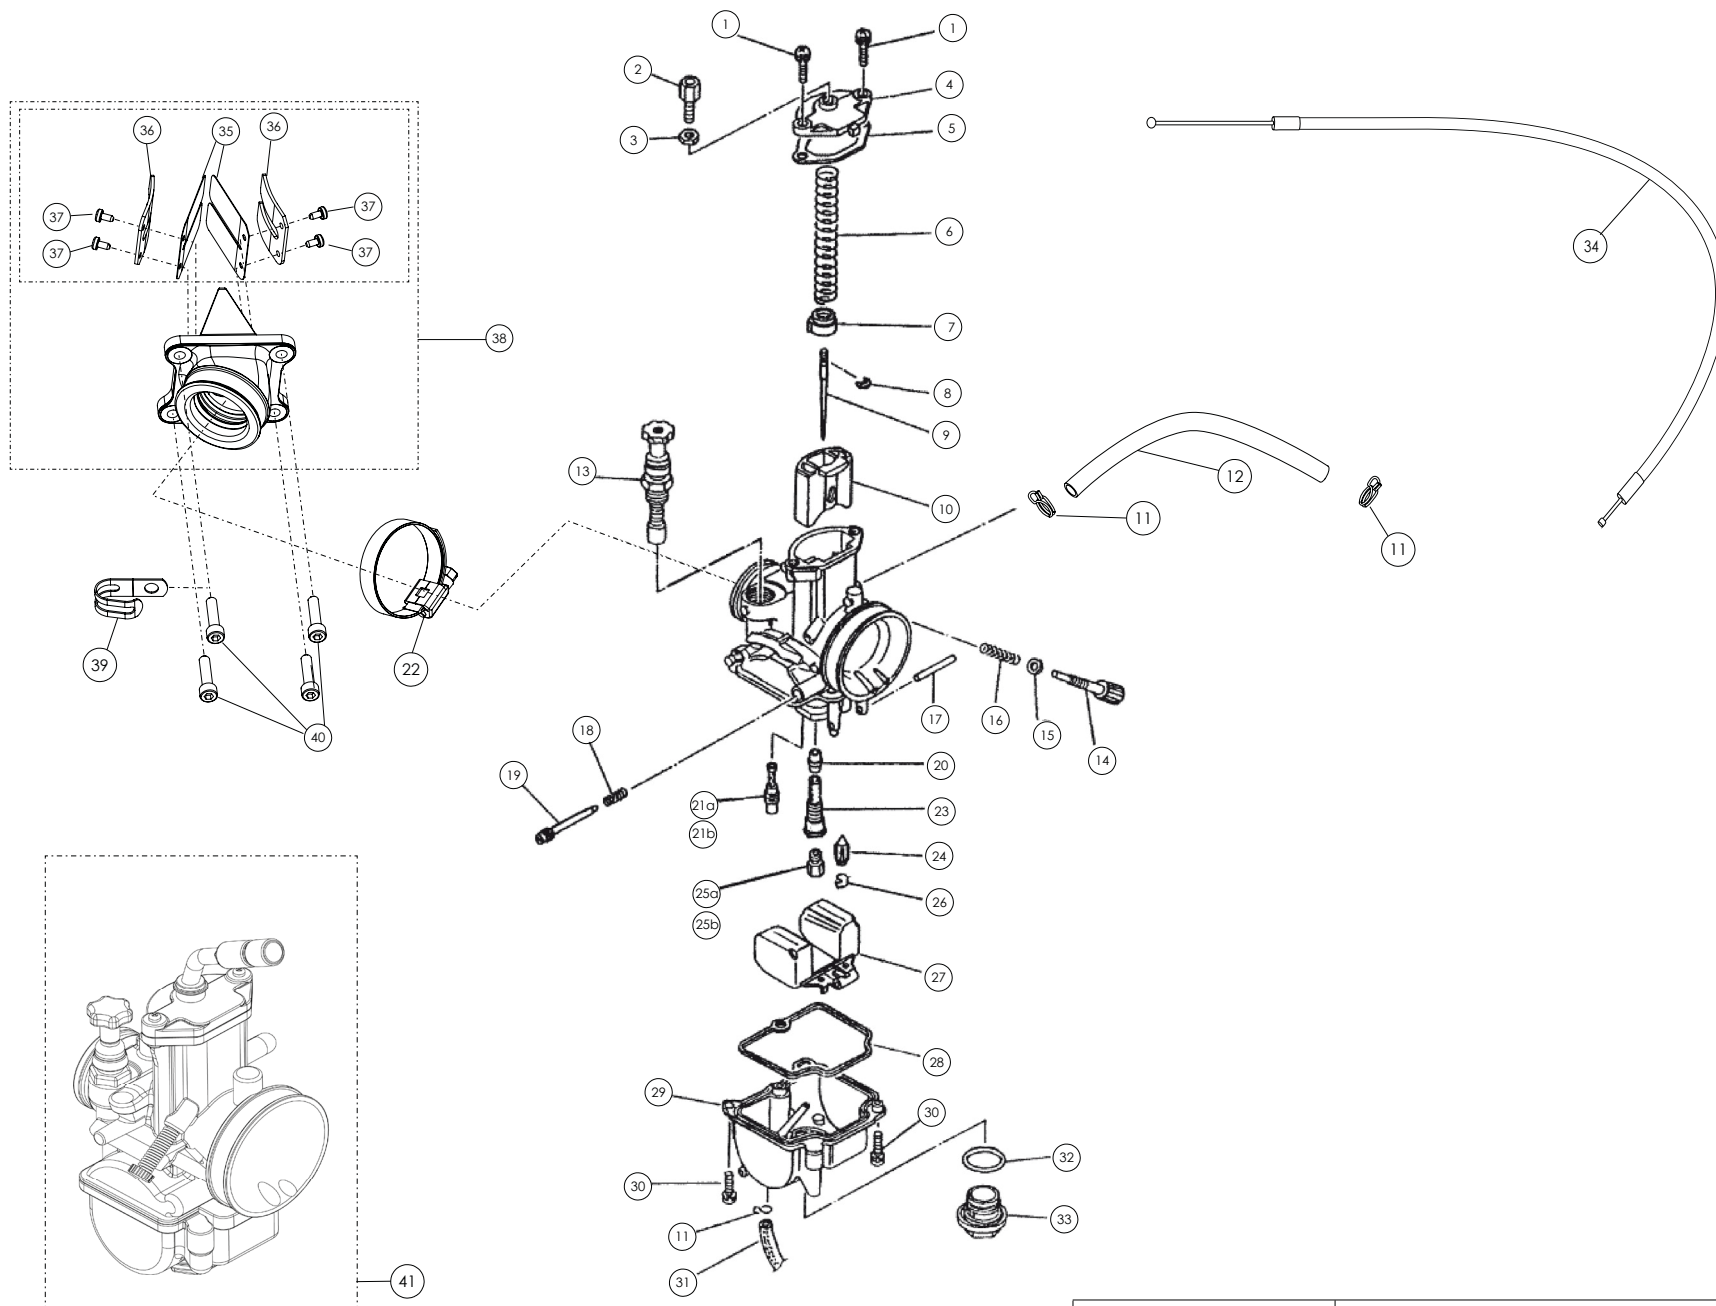

## Despiece TRRS Raga Racing 2021

14 - CC - Caja de Láminas y Carburador / Reed Cage &amp; Carburetor

Nº	Código	Descripción	Description	Cantidad
1	-	-	Screw, top cover	-
2	-	-	Cable Adjuster	-
3	-	-	Nut, Cable Adjuster	-
4	-	-	Top Cover	-
5	-	-	Gasket, Top	-
6	-	-	Spring, Throttle Valve	-
7	-	-	Collar, Throttle Spring	-
8	-	-	Clip, Jet Needle	-
9	<b>72010</b>	Aguja JJH 4º punto	Jet Needle JJH 4º step	1
10	-	-	Throttle Valve	-
11	<b>58010</b>	Clip Tubo	Fuel hose clip	2
12	<b>62002</b>	Tubo Gasolina	Fuel hose	1
13	-	-	Starter Valve (pull knob) Complete	-
14	-	-	Idle Adjuster	-
15	-	-	Washer, Idle Adjuster	-
16	-	-	Spring, Idle Adjuster	-
17	-	-	Float Pin	-
18	-	-	Spring, Air Adjuster	-
19	-	-	Air Adjust Screw	-
20	-	-	Needle Jet	-
21a	<b>72006</b>	Chiclé bajas 48 (250-280-300cc)	Slow Jet 48 (250-280-300cc)	1
21b	<b>72008</b>	Chiclé bajas 52 (125cc)	Slow Jet 52 (125cc)	1
22	<b>58011</b>	Abrazadera Norma30/45	Clamp, Norma 30/45	1
23	-	-	Needle Jet Holder SDGAA	-
24	-	-	Float Valve Complete	-
25a	<b>72003</b>	Chiclé principal (250-280-300cc)	Main Jet (250-280-300cc)	1
25b	<b>72005</b>	Chiclé principal 130 (125cc)	Main Jet 130 (125cc)	1