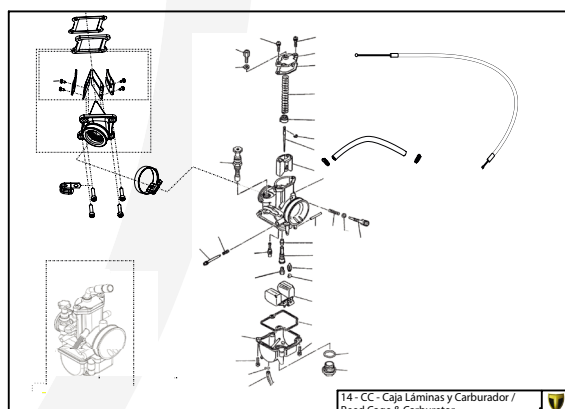

Despiece TRRS Raga Racing 2021

D

C

B

A