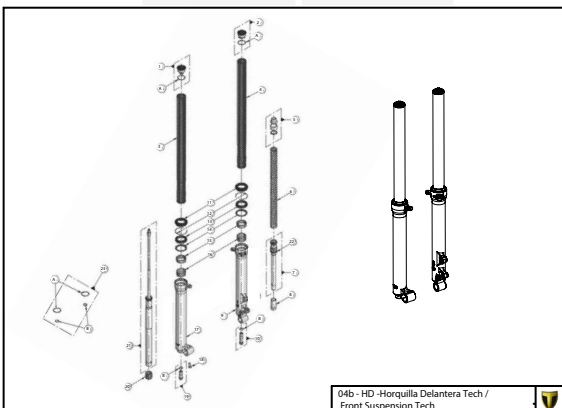

Despiece TRRS Raga Racing 2021

D

C

B

A