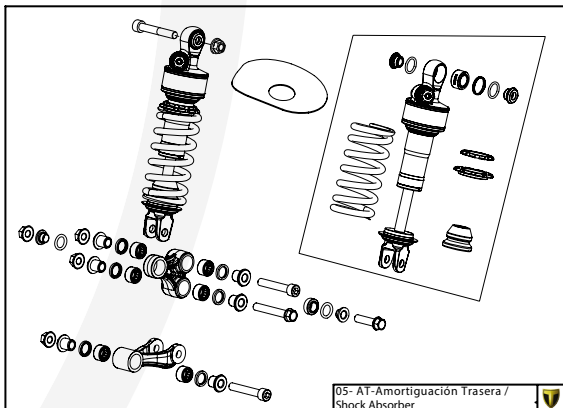

Despiece TRRS Raga Racing 2021

D

C

B

A