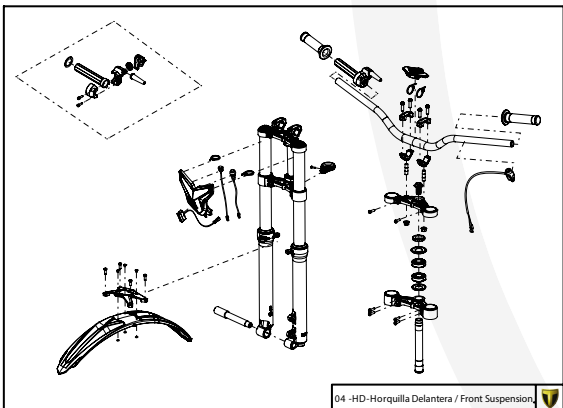

Despiece TRRS Raga Racing 2021

D

C

B

A